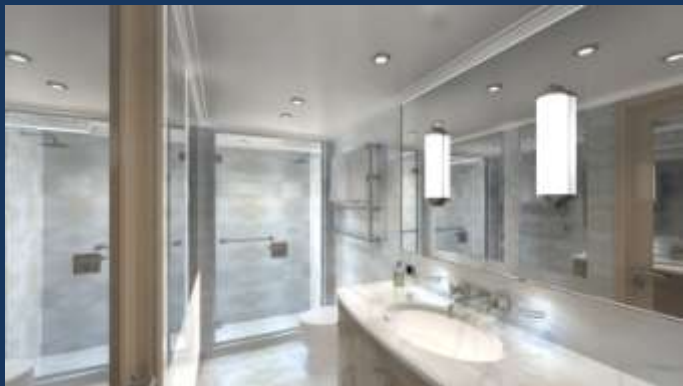

GUEST CABINS