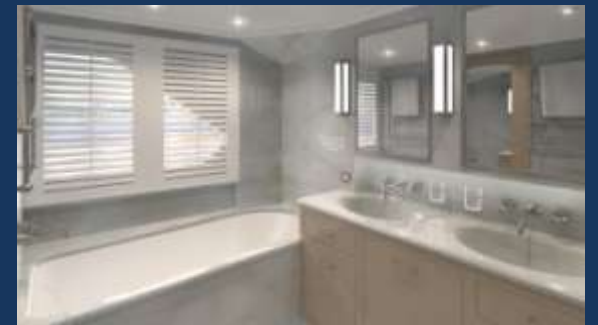

MASTER SUITE