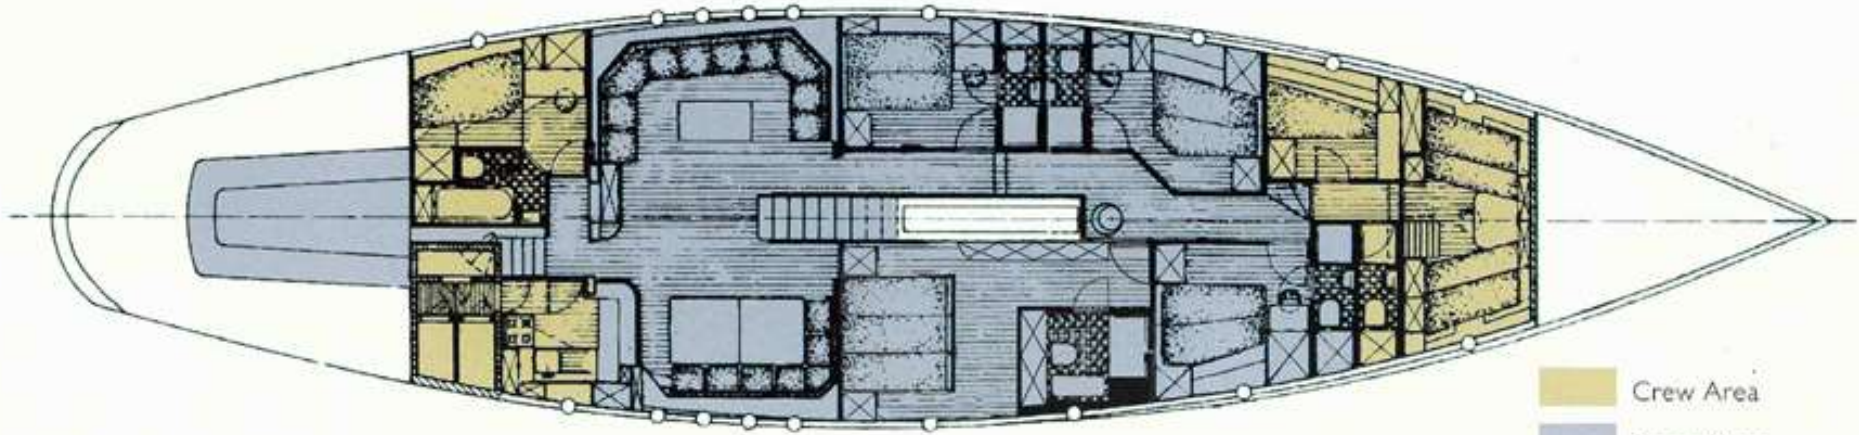

Crew Area
 Guest Area