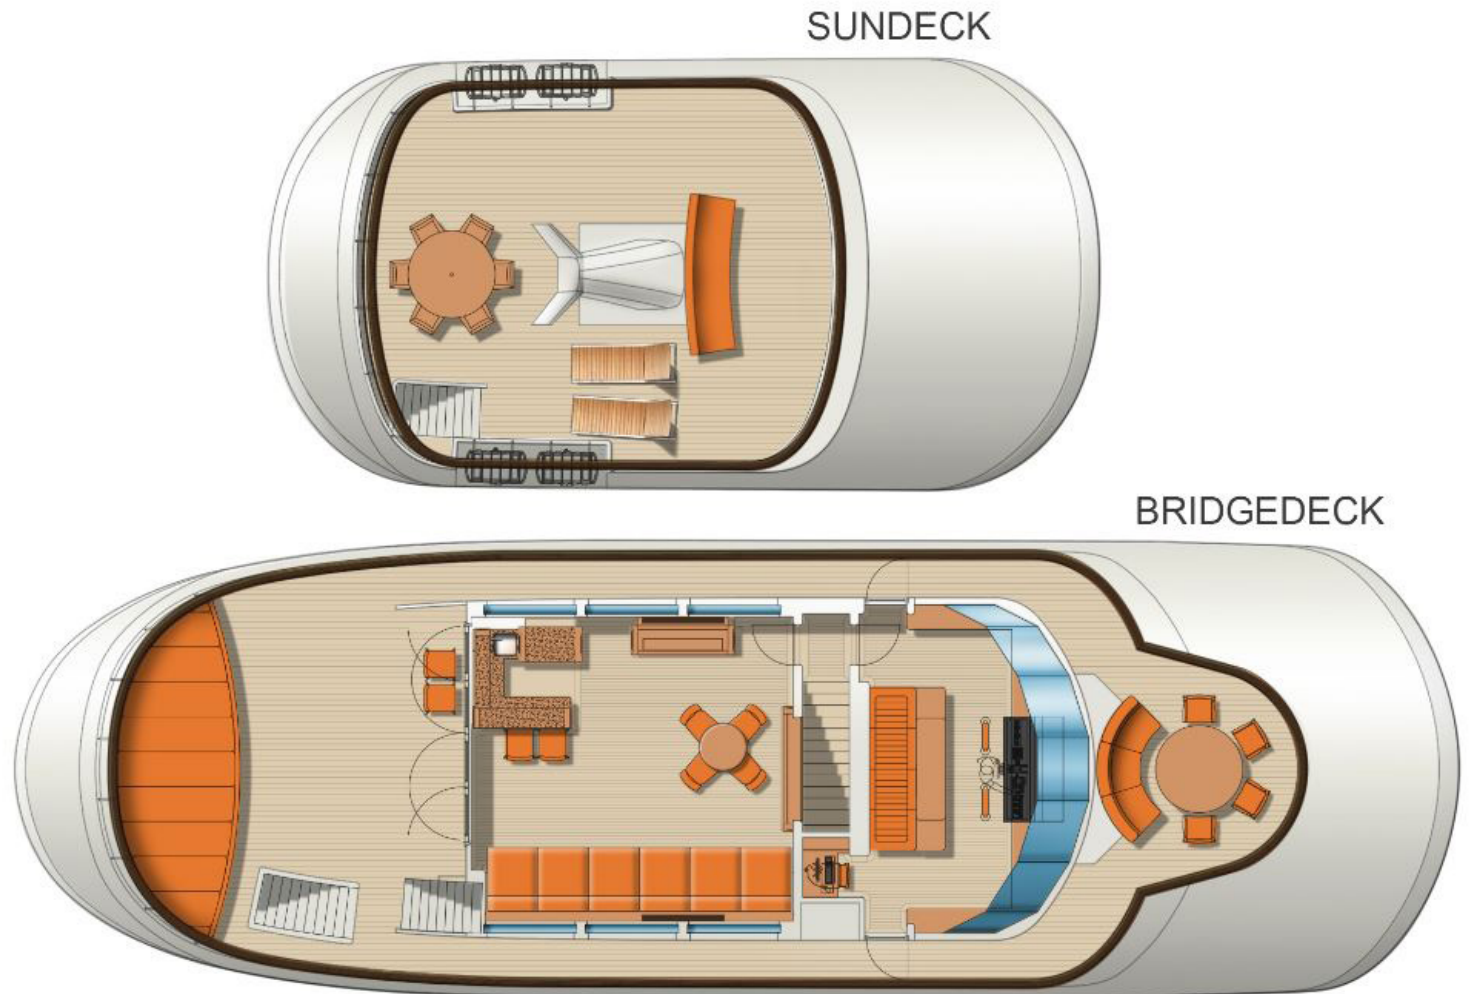

Saloon seating

33.50m/ 109'11" / Lynx Yachts

FOR CHARTER

Heliad II

Saloon

33.50m/ 109'11" / Lynx Yachts

FOR CHARTER

Heliad II

Foredeck

33.50m/ 109'11" / Lynx Yachts

FOR CHARTER

Heliad II

At anchor with swim platform

33.50m/ 109'11" / Lynx Yachts

FOR CHARTER

Heliad II

Tender & Toys

1 X 5M CASTOLDI GUEST TENDER
1 X 3.2M LYNX YACHT SPORT TENDER
1 X JET-SKI
1 X 3 SEATER WAVERUNNER
2 X 3 PERSON KAYAKS
DONUTS
'OCTOPUS' TOWABLE
SNORKELLING EQUIPMENT
INFLATABLES

33.50m/ 109'11" / Lynx Yachts

Heliad II

General Arrangement

33.50m/ 109'11" / Lynx Yachts

Heliad II

General Arrangement

33.50m/ 109'11" / Lynx Yachts