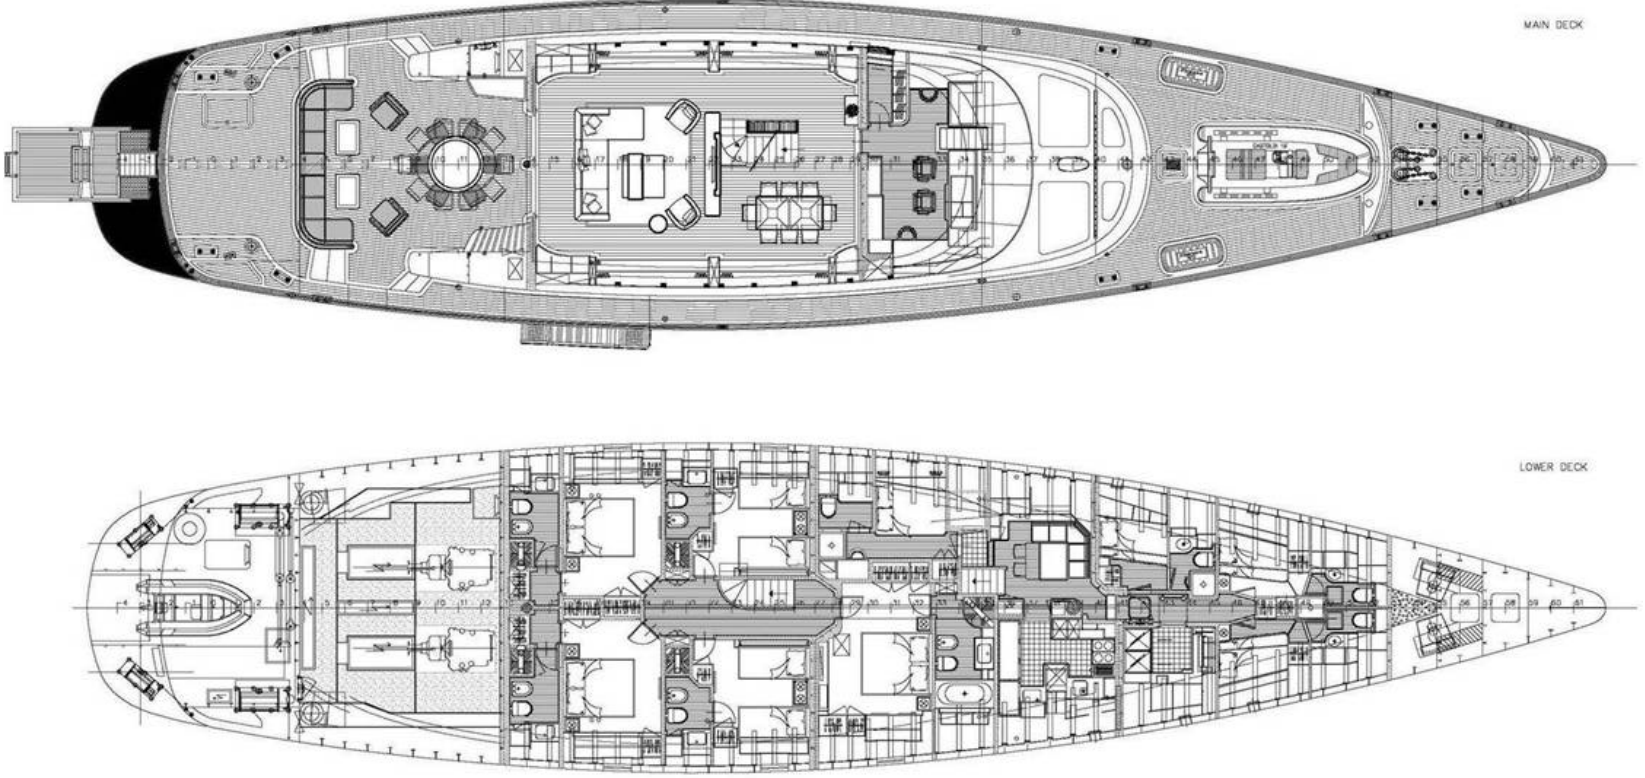

VICTORIA A | Charter Yacht Brochure